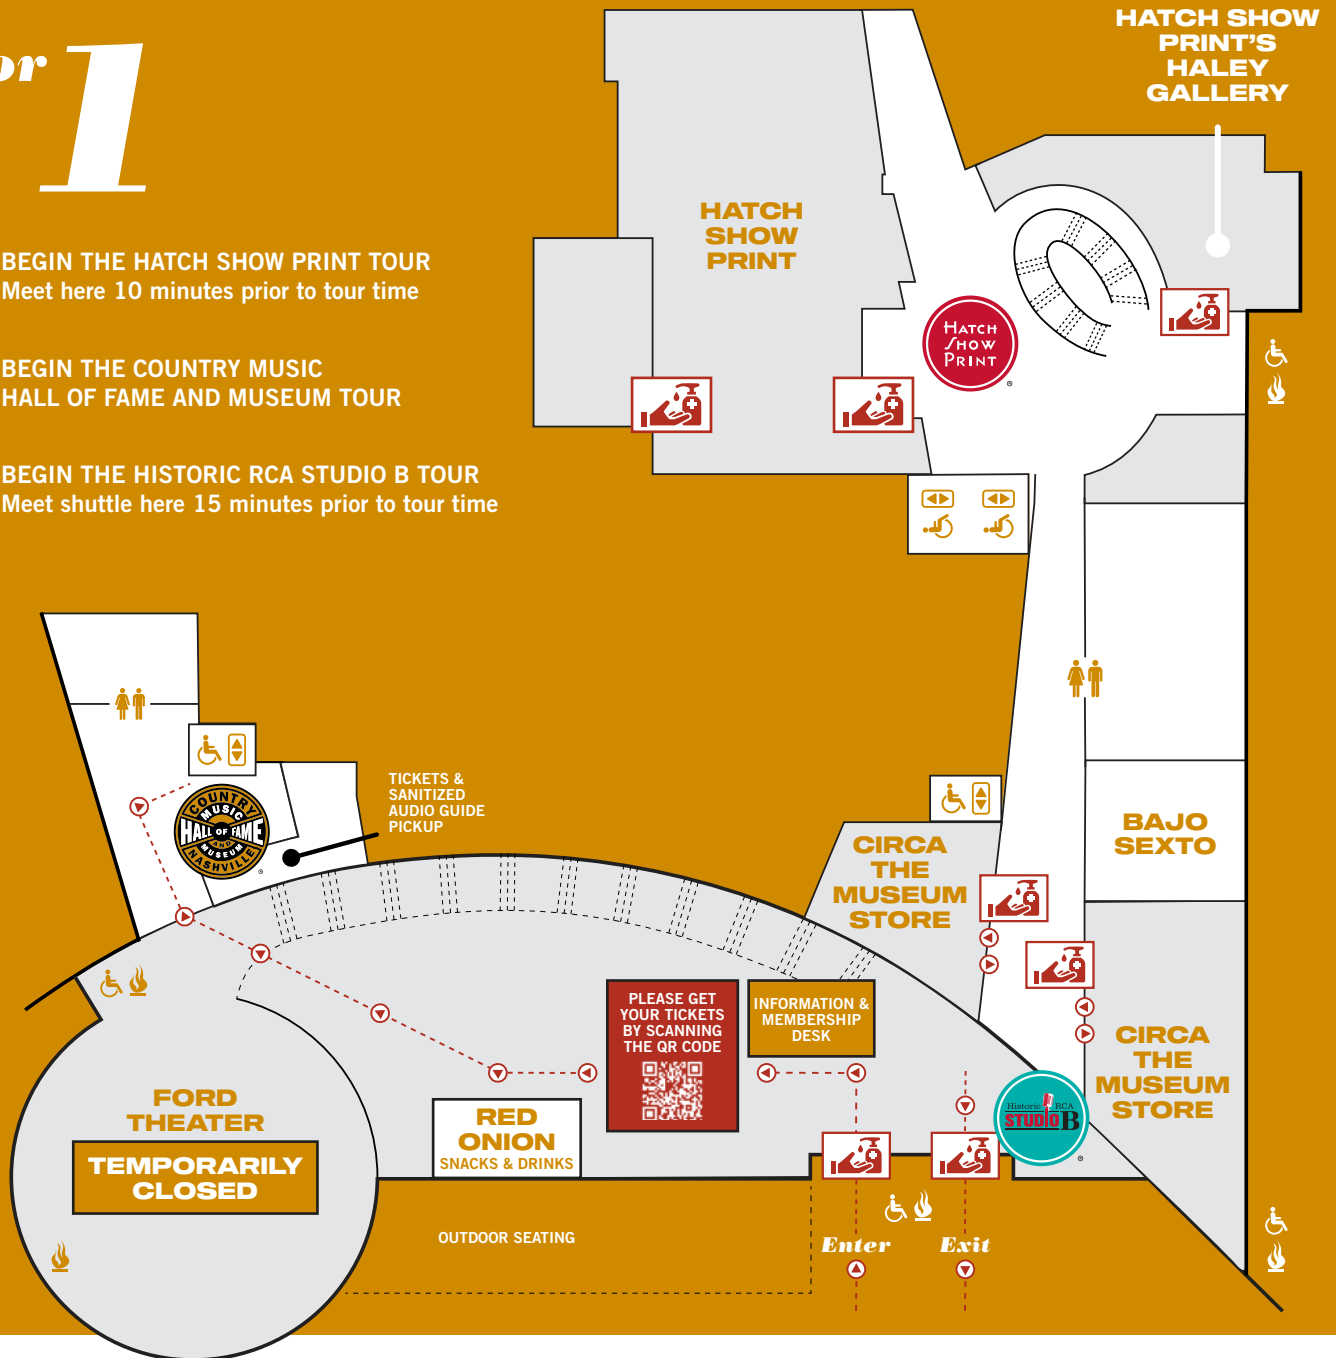

We Care

FOR YOU,
OUR STAFF, AND
OTHER VISITORS

FACE
COVERING
REQUIRED

PLEASE MAINTAIN
AT LEAST 6 FEET
BETWEEN
VISITING PARTIES

TEMPERATURE
CHECK REQUIRED

TO ENSURE
THE SAFETY OF
OUR STAFF AND
VISITORS, WE ARE:

- Frequently sanitizing surfaces
- Limiting building capacity
- Wearing protective gear
- Supplying multiple hand-sanitizing stations

ELEVATOR

ACCESSIBLE

RESTROOM

SECURITY

FIRE EXIT

SUGGESTED
PATHWAY

HAND
SANITIZATION
STATION

Floor 1

BEGIN THE HATCH SHOW PRINT TOUR
Meet here 10 minutes prior to tour time

BEGIN THE COUNTRY MUSIC
HALL OF FAME AND MUSEUM TOUR

BEGIN THE HISTORIC RCA STUDIO B TOUR
Meet shuttle here 15 minutes prior to tour time