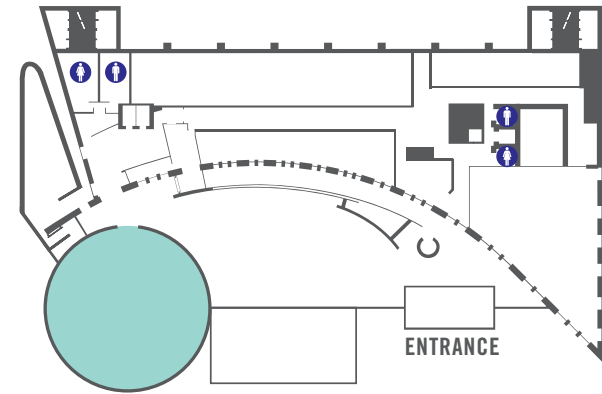

ENTRANCE

1st FLOOR

FORD THEATER

- 4,000 square feet
- Maximum capacity: 213
 - 50 Banquet (on stage)
 - 60 Reception (on stage)
- 25-foot room height at stage
- Dressing room/ Green room

SCALE

a-b 27'
b-c 10'6"